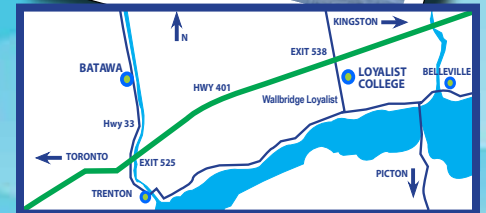

BATAWA HIKE 'N' BIKE, AGES 6-8

JUL 14 to JUL 18, Mon thru Fri, 9am-4pm
CHIL 9199-7063 \$175
AUG 5 to AUG 8, Tues thru Fri, 9am-4pm
CHIL 9199-7064 \$145

BATAWA HIKE 'N' BIKE, AGES 9-12

JUN 30 to JUL 4, Mon thru Fri,
no class on Canada Day, 9am-4pm
CHIL 9199-7065 \$145
JUL 14 to JUL 18, Mon thru Fri, 9am-4pm
CHIL 9199-7066 \$175
AUG 5 to AUG 8, Tues thru Fri, 9am-4pm
CHIL 9199-7067 \$145
AUG 11 to AUG 15, Mon thru Fri, 9am-4pm
CHIL 9199-7068 \$175

Batawa Before-and-After-Camp Care

EXTENDED HOURS FOR EARLY DROP-OFF AND LATE PICKUP AT BATAWA CAN BE ARRANGED BY CALLING THE SKI HILL, 613-398-6568

Daily transportation from Loyalist to Batawa may be available at an additional cost. For more information, call the Ski Hill at 613-398-6568